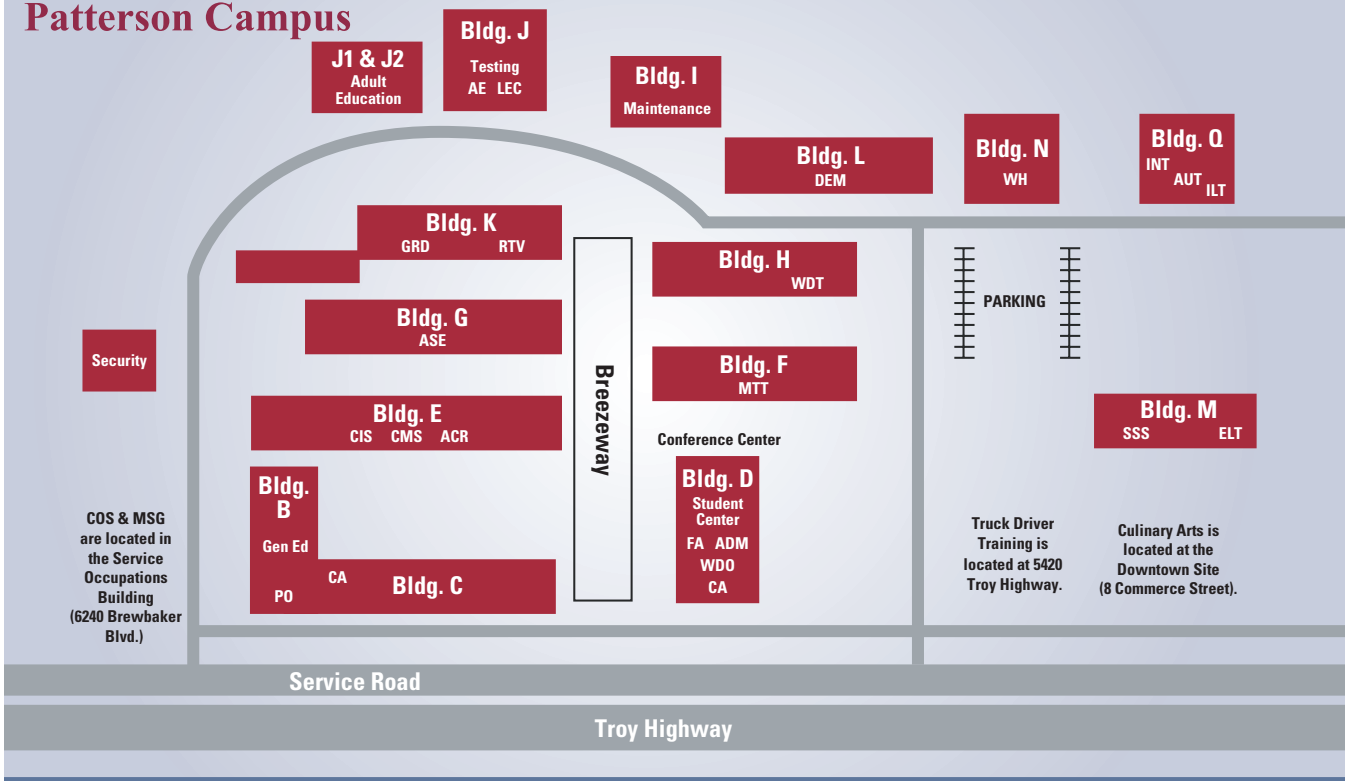

Trenholm Campus

TrenholmState

H. Councilll Trenholm State Technical College

Patterson Campus

- ACR - A/C & Refrigeration
- ACT - Accounting
- ADM - Admissions
- ABR - Automotive Collision Repair
- AE - Adult Education
- ASE - Automotive Service
- AUT - Automotive Manufacturing
- BKST - Bookstore
- BO - Business Office
- CA - Cashier
- CE - Continuing Education
- CGM - Early Care & Education
- CIS - Computer Information Systems
- COS - Cosmetology (Svc Occupations Bldg)
- CUA - Culinary Arts (Downtown Site)
- CMS - Apparel & Design
- DAT - Dental Assisting

- NUR - Practical Nursing
- MTT - Machine Tooling Technology
- MAT - Medical Assisting
- MSG - Massage Therapy (Svc Occupations Bldg)
- NAS - Nursing Assisting
- PO - President's Office
- RAD - Radiology
- RTV - Entertainment Media Production
- SET - Office Administration
- SSS - Student Support Services
- T3 - Title III-B
- TRK - Truck Driving Facility
- UB - Upward Bound
- WDO - Dean of Workforce Development's Office
- WDT - Welding
- WH - Warehouse