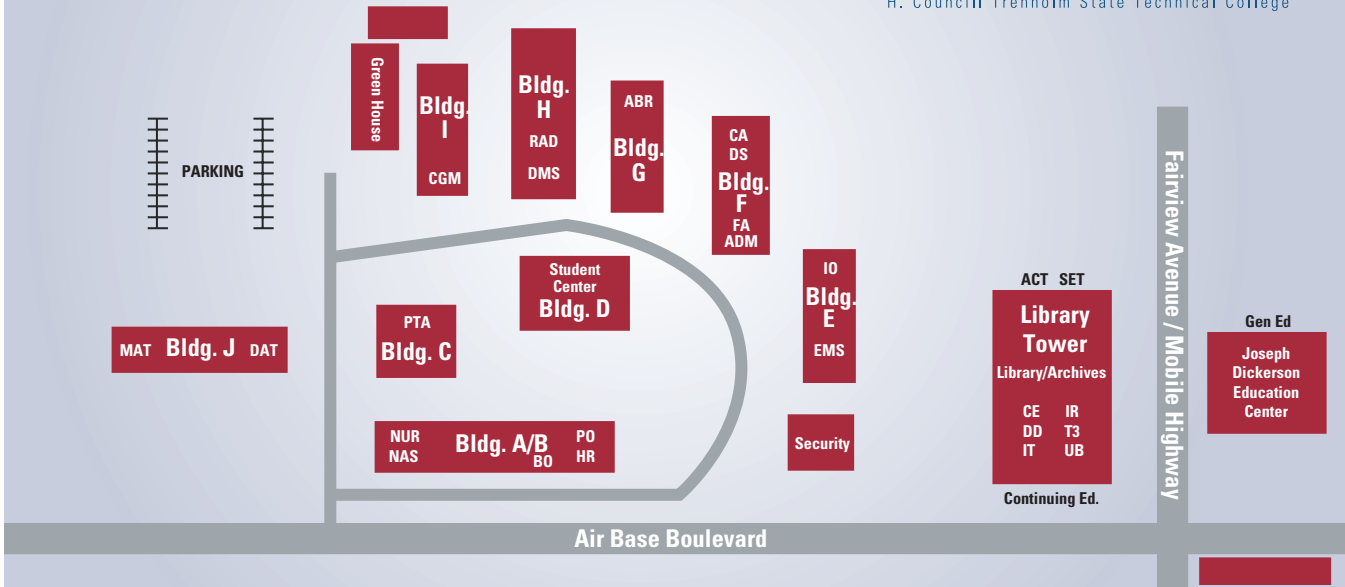

Trenholm Campus

TrenholmState

H. Councilll Trenholm State Technical College

Patterson Campus

- ACR - A/C & Refrigeration
- ACT - Accounting
- ADM - Admissions
- ABR - Automotive Collision Repair
- AE - Adult Education
- ASE - Automotive Service
- AUT - Automotive Manufacturing
- BKST - Bookstore
- BO - Business Office
- CA - Cashier
- CE - Continuing Education
- CGM - Early Care & Education
- CIS - Computer Information Systems
- COS - Cosmetology (Svc Occupations Bldg)
- CUA - Culinary Arts (Downtown Site)
- CMS - Apparel & Design
- DAT - Dental Assisting

- DEM - Diesel Mechanics
- DD - Dean of Development
- DDT - Drafting & Design
- DMS - Diagnostic Medical Sonography
- DS - Dean of Students
- ELT - Electrical/Instrumentation
- EMT - Emergency Medical Services
- FA - Financial Aid
- Gen Ed - General Education
- GRD - Graphic Design
- HR - Human Resources
- ILT - Industrial Electronics
- INT - Industrial Maintenance
- IO - Dean of Instruction's Office
- IT - Assistant Dean of Information Technology
- IR - Institutional Effectiveness
- LEC - Learning Enhancement Center

- NUR - Practical Nursing
- MTT - Machine Tooling Technology
- MAT - Medical Assisting
- MSG - Massage Therapy (Svc Occupations Bldg)
- NAS - Nursing Assisting
- PO - President's Office
- RAD - Radiology
- RTV - Entertainment Media Production
- SET - Office Administration
- SSS - Student Support Services
- T3 - Title III-B
- TRK - Truck Driving Facility
- UB - Upward Bound
- WDO - Dean of Workforce Development's Office
- WDT - Welding
- WH - Warehouse