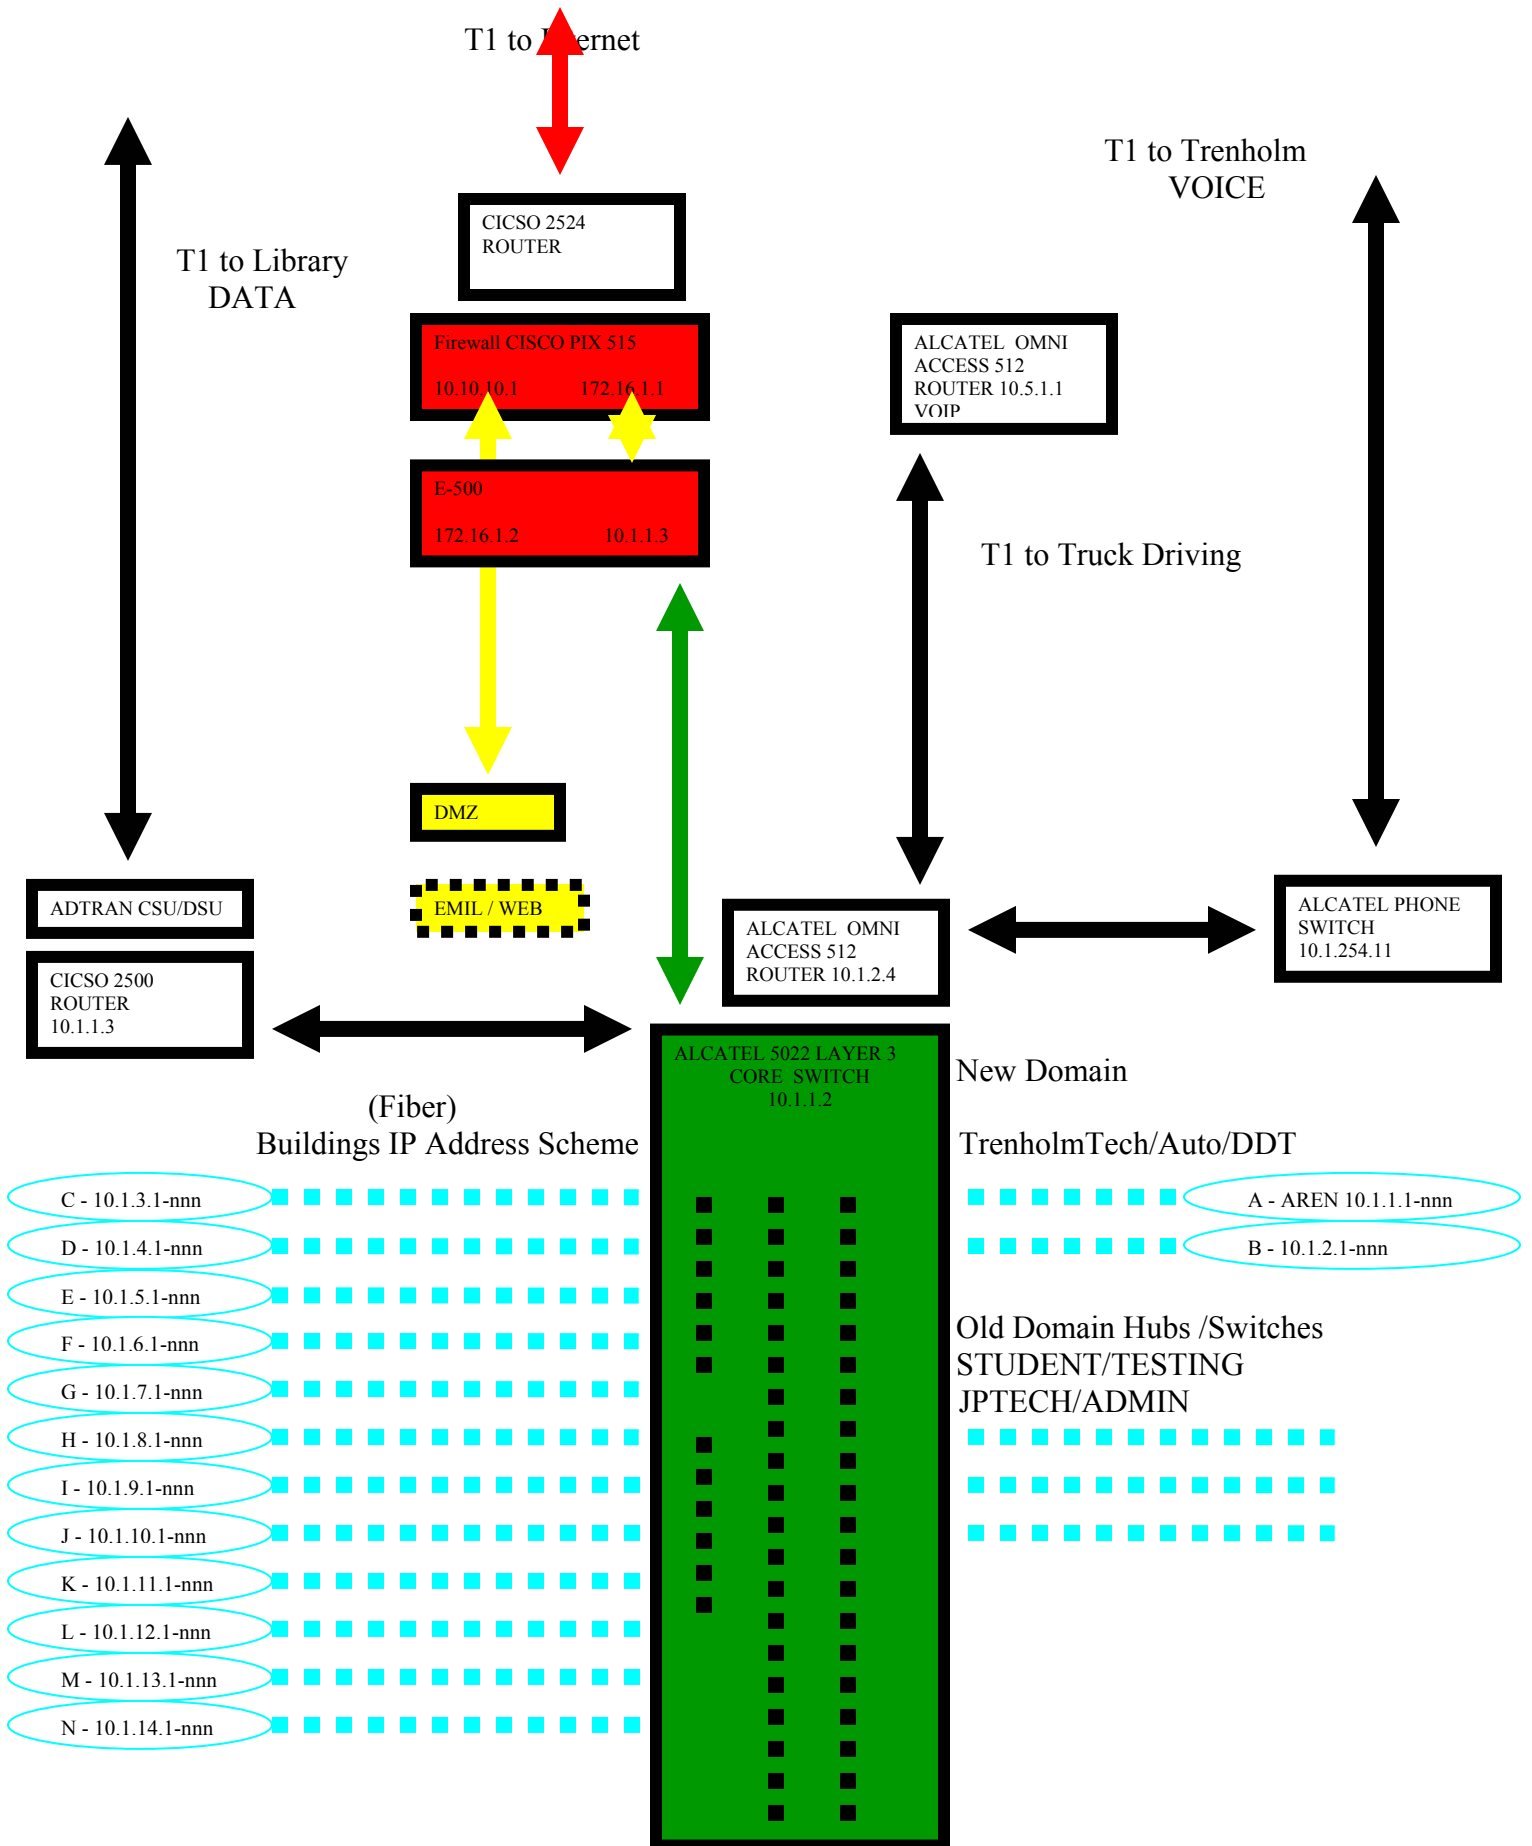

Network Design – T1 Connections
TrenholmTech June 2002

Bell T1 Internet
 10.DHDG.507230

Data Network Design – TrenholmTech

October 2002

Bell T1 Internet
10.DHDG.507230

Patterson Campus

Trenholm Campus

T1 to Culinary Arts

T1 from Patterson
VOICE

T1 to Library

(Fiber)
Buildings IP Address Scheme

New Domain

TrenholmTech

Old Domain Hubs /Switches

TSTCMAIL

Library Tower

New Domain
TrenholmTech / Student

Old Domain Hubs /Switches
TSTC