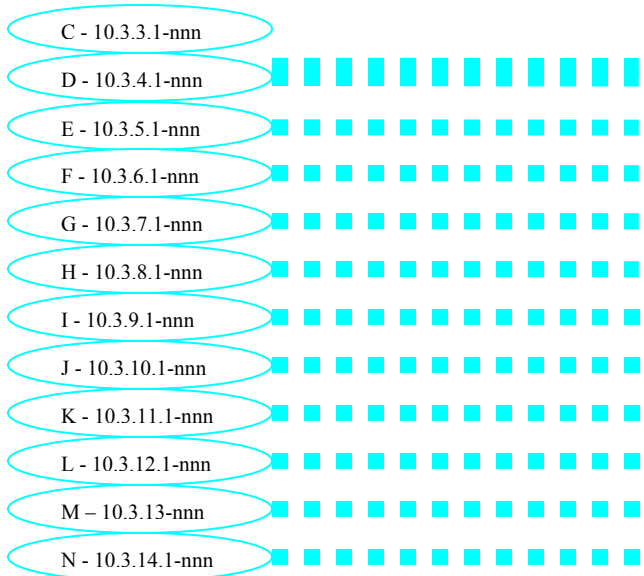

(Fiber)
Buildings IP Address Scheme