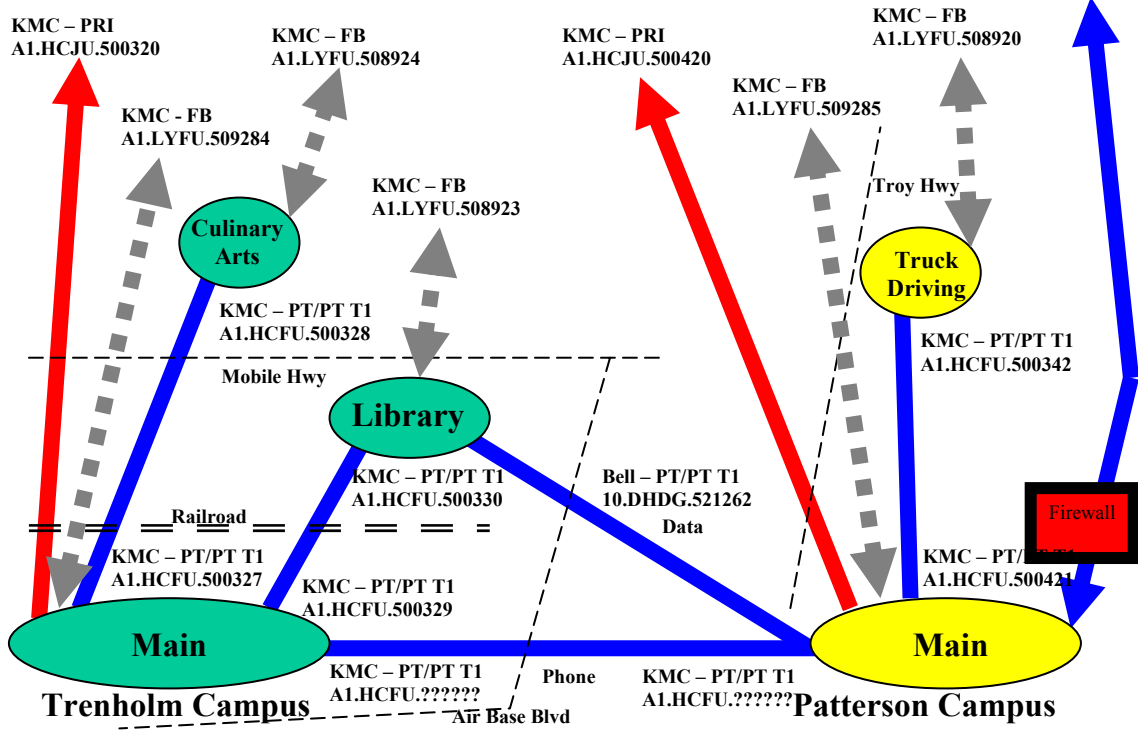

Network Design – T1 Connections
TrenholmTech June 2002

Bell T1 Internet
 10.DHDG.507230

Data Network Design – TrenholmTech

October 2002

Bell T1 Internet
10.DHDG.507230

Patterson Campus

Trenholm Campus

T1 to Culinary Arts

T1 from Patterson
VOICE

T1 to Library

(Fiber)
Buildings IP Address Scheme

New Domain

TrenholmTech

Old Domain Hubs /Switches

TSTCMAIL

Library Tower

New Domain
TrenholmTech / Student

Old Domain Hubs /Switches
TSTC