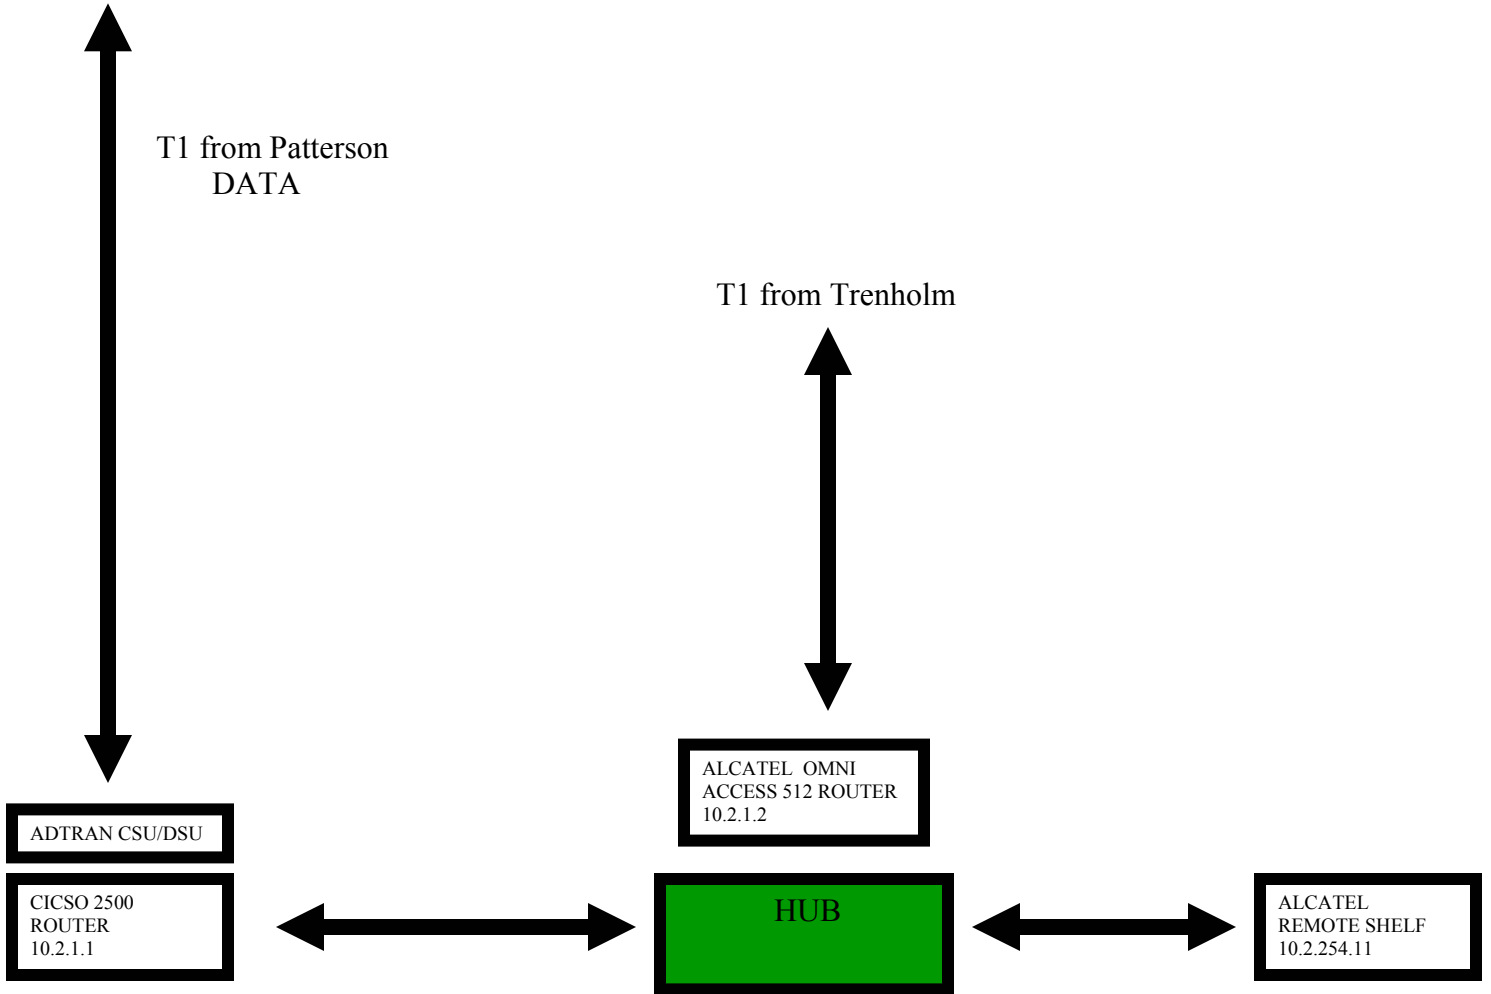

Network Design – T1 Connections
TrenholmTech June 2002

Bell T1 Internet
 10.DHDG.507230

Data Network Design – TrenholmTech

October 2002

Bell T1 Internet
10.DHDG.507230

Patterson Campus

Trenholm Campus

T1 to Culinary Arts

T1 from Patterson
VOICE

T1 to Library

(Fiber)
Buildings IP Address Scheme

New Domain

TrenholmTech

Old Domain Hubs /Switches

TSTCMAIL

Library Tower

New Domain
TrenholmTech / Student

Old Domain Hubs /Switches
TSTC